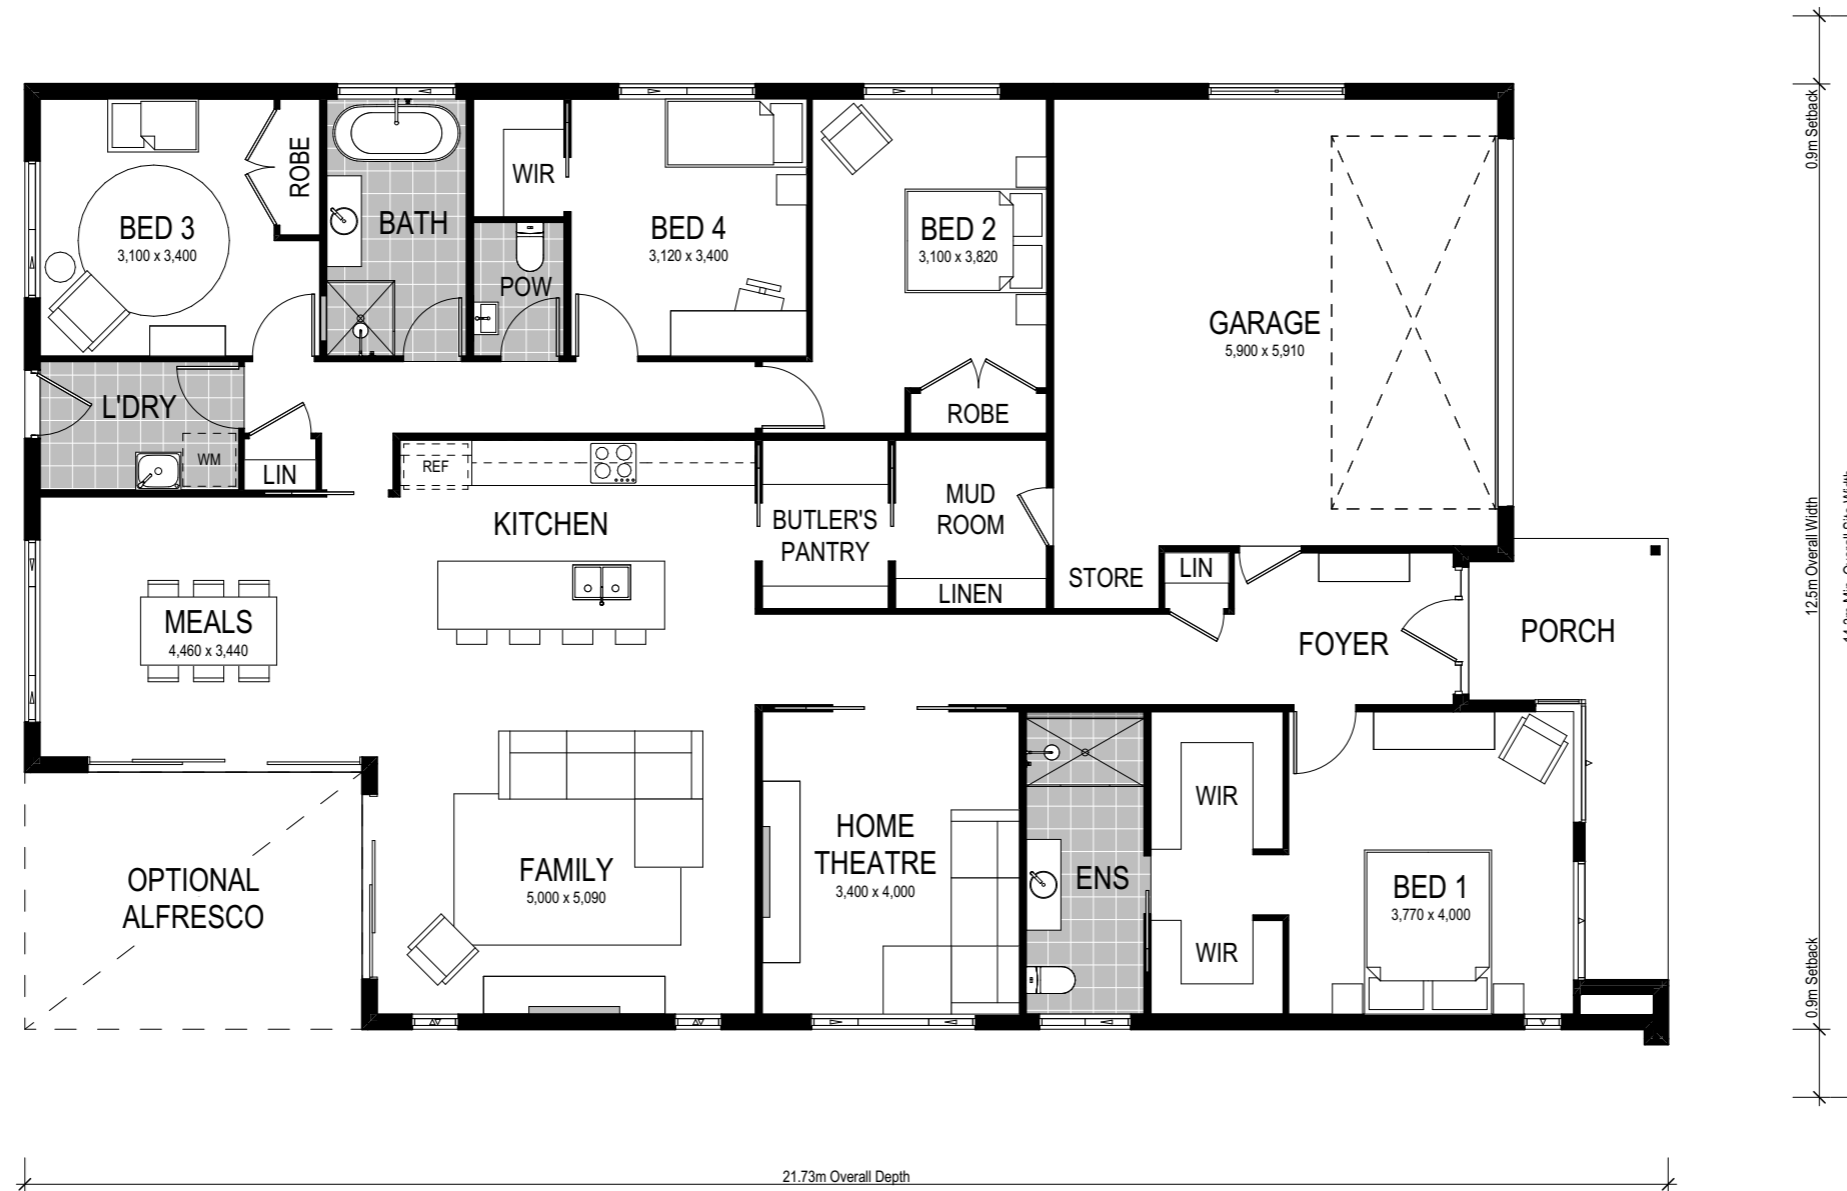

Avoca 245

Scale: 1:100. Floor plan depicts Manhattan facade.

Avoca 245

- 4 Bed
- 2 Bath
- 2 Park

The Avoca 245 is a single storey design perfectly suited for level sites with a 14.4m frontage or wider. The design features two living areas, including a separate home theatre room, and four bedrooms.

A highlight of this home is the modern and functional mud room to help keep dirt and mess at the door. The mud room provides ingress from the garage to the contemporary Butlers pantry — a convenient access point for arriving home with groceries, school bags and shoes.