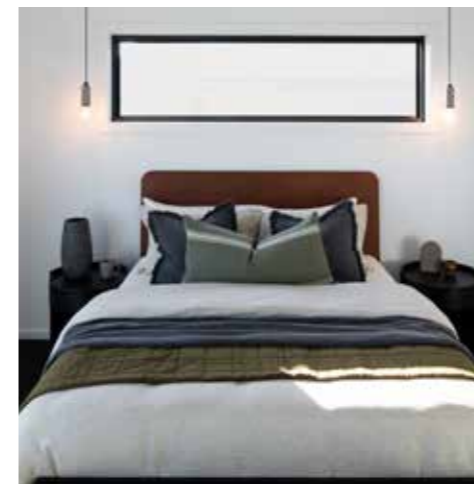

Facade options and features

Metro Facade

Roof Type
Tiles

Total m²/Sq
199.89/21.5

Note: Artist's impressions and pictures shown in this brochure may not be standard finishes – please refer to standard inclusions list for details. Photographs may depict homes from other design ranges and are used for illustrative purposes only. Manhattan, Hamptons, and Provincial facades, as well as gables, are not available for projects classified under BAL Flame Zone (BAL-FZ) due to certification complexities.

Corsica 2 199

Option 1 Lower Floor

**Option 2 Lower Floor
Additional ensuite**

Scale: 1:100. Floor plan depicts Metro facade.

Corsica 2 199

- 4 Bed
- 2 Bath
- 1 Park

Spread across two levels, make yourself at home in the Corsica 2 199. Benefiting from generous proportions throughout, this design includes four sizeable bedrooms and two bathrooms. With three separate living areas, the upper level embraces the family space by creating a contemporary and functional open plan kitchen, living area and alfresco – plus, a separate activity area which flows seamlessly to the front deck. The seclusion of the fourth bedroom and rumpus room to the lower level allows privacy for guests or a quiet space to rest and relax amidst the upper level flurry.