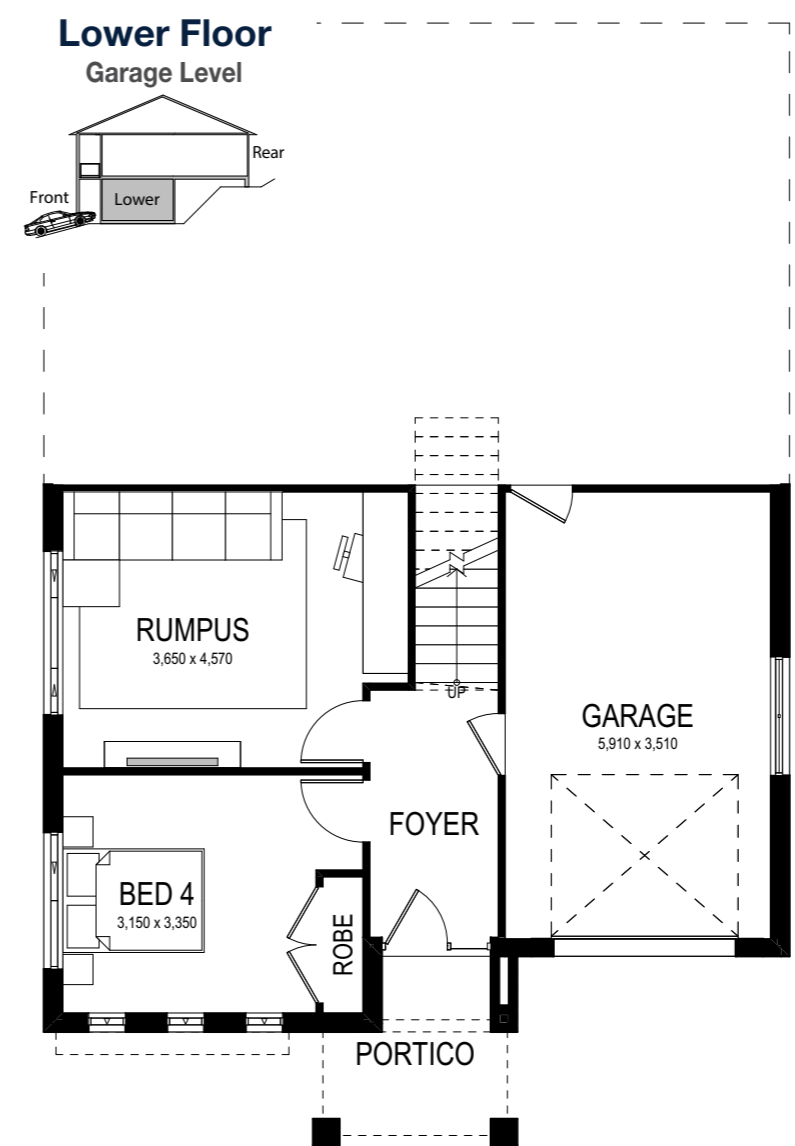

Facade options and features

Metro Facade

Roof Type
Tiles

Total m²/Sq
199.89/21.5

Note: Artist's impressions and pictures shown in this brochure may not be standard finishes – please refer to standard inclusions list for details. Photographs may depict homes from other design ranges and are used for illustrative purposes only. Manhattan, Hamptons, and Provincial facades, as well as gables, are not available for projects classified under BAL Flame Zone (BAL-FZ) due to certification complexities.

Corsica 2 199

Option 1 Lower Floor

**Option 2 Lower Floor
Additional ensuite**

Scale: 1:100. Floor plan depicts Metro facade.

Corsica 2 199

- 4 Bed
- 2 Bath
- 1 Park

Spread across two levels, make yourself at home in the Corsica 2 199. Benefiting from generous proportions throughout, this design includes four sizeable bedrooms and two bathrooms. With three separate living areas, the upper level embraces the family space by creating a contemporary and functional open plan kitchen, living area and alfresco – plus, a separate activity area which flows seamlessly to the front deck. The seclusion of the fourth bedroom and rumpus room to the lower level allows privacy for guests or a quiet space to rest and relax amidst the upper level flurry.