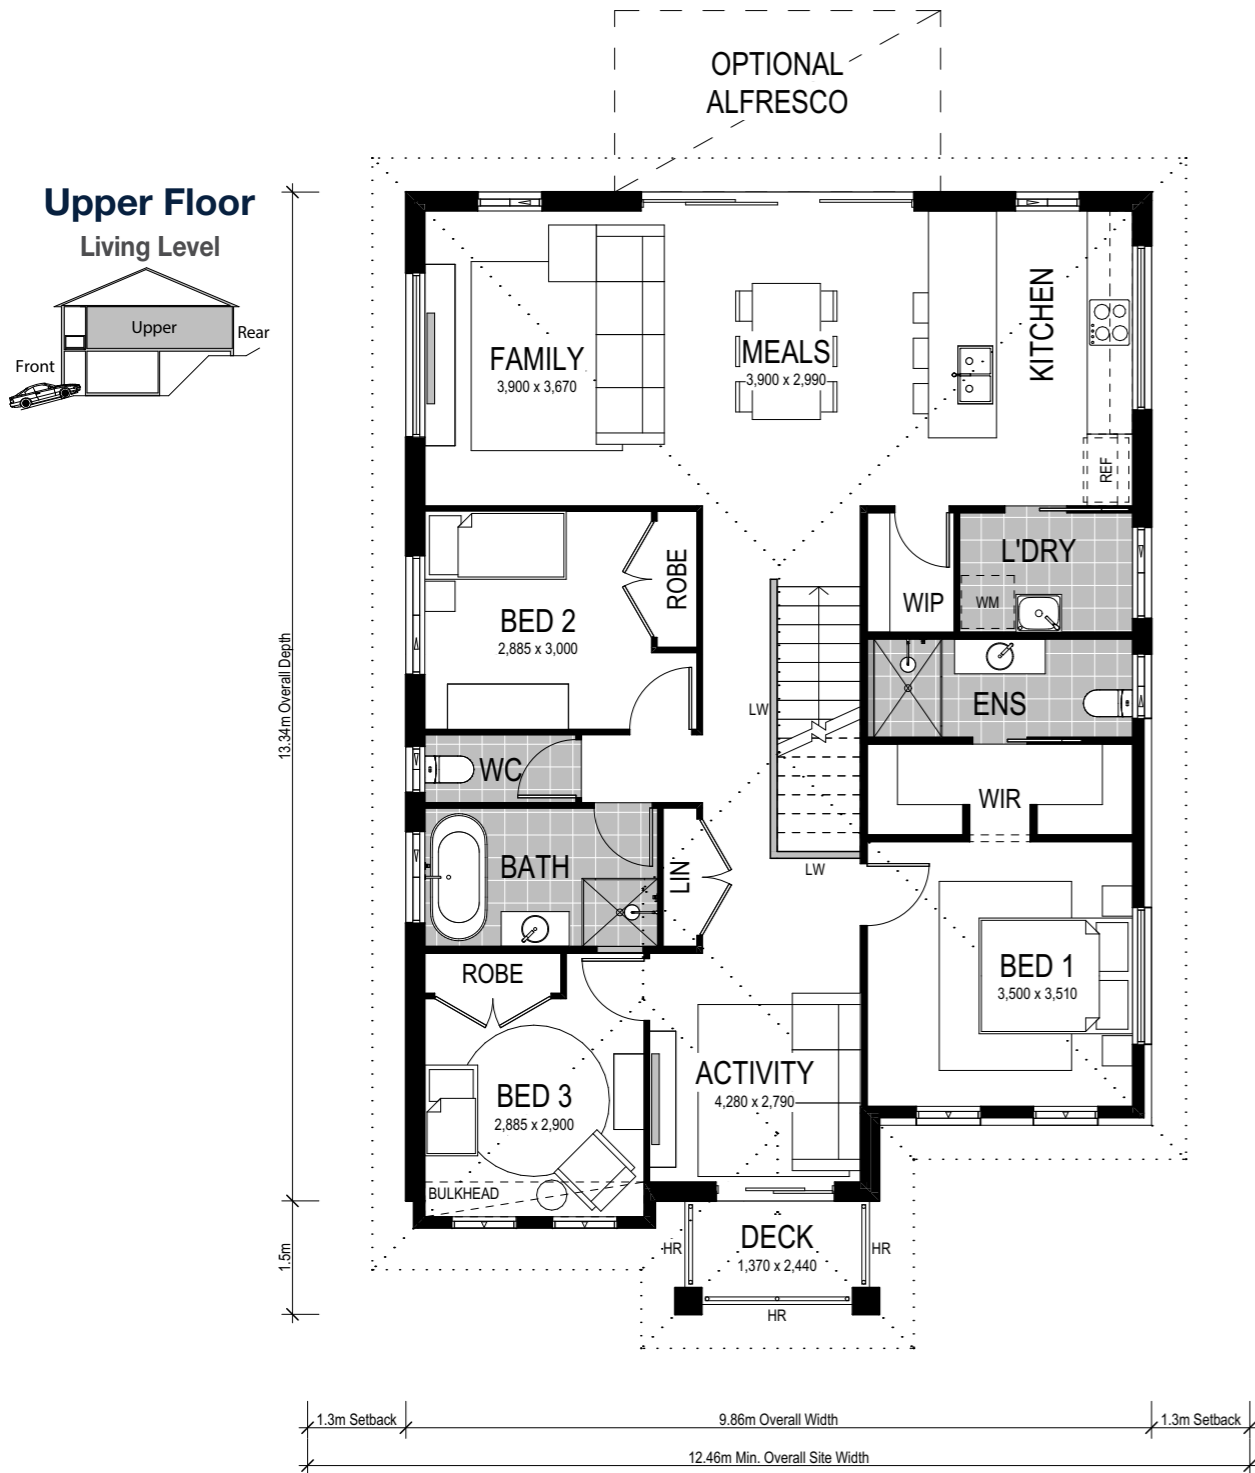

Facade options and features

Metro Facade

Roof Type
Tiles

Total m²/Sq
199.89/21.5

Note: Artist's impressions and pictures shown in this brochure may not be standard finishes – please refer to standard inclusions list for details. Photographs may depict homes from other design ranges and are used for illustrative purposes only. Manhattan, Hamptons, and Provincial facades, as well as gables, are not available for projects classified under BAL Flame Zone (BAL-FZ) due to certification complexities.

Corsica 2 199

Option 1 Lower Floor

**Option 2 Lower Floor
Additional ensuite**

Scale: 1:100. Floor plan depicts Metro facade.

Corsica 2 199

- 4 Bed
- 2 Bath
- 1 Park

Spread across two levels, make yourself at home in the Corsica 2 199. Benefiting from generous proportions throughout, this design includes four sizeable bedrooms and two bathrooms. With three separate living areas, the upper level embraces the family space by creating a contemporary and functional open plan kitchen, living area and alfresco – plus, a separate activity area which flows seamlessly to the front deck. The seclusion of the fourth bedroom and rumpus room to the lower level allows privacy for guests or a quiet space to rest and relax amidst the upper level flurry.