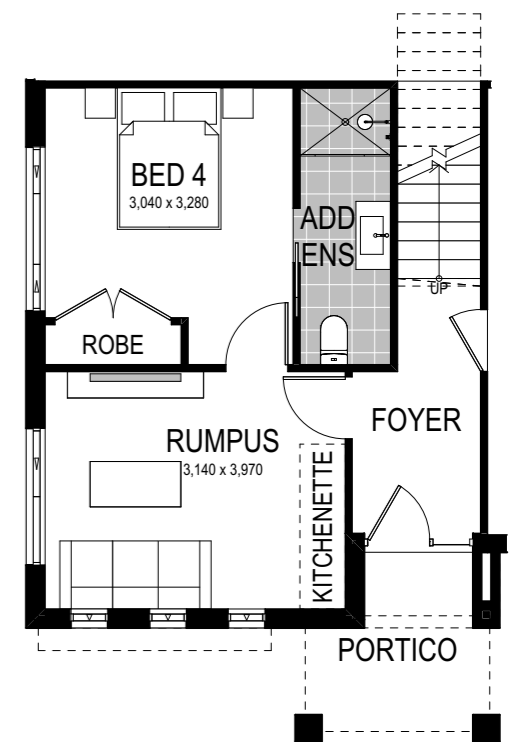

Corsica 2 199

Option 1 Lower Floor

**Option 2 Lower Floor
Additional ensuite**

Scale: 1:100. Floor plan depicts Metro facade.

Corsica 2 199

- 4 Bed
- 2 Bath
- 1 Park

Spread across two levels, make yourself at home in the Corsica 2 199. Benefiting from generous proportions throughout, this design includes four sizeable bedrooms and two bathrooms. With three separate living areas, the upper level embraces the family space by creating a contemporary and functional open plan kitchen, living area and alfresco – plus, a separate activity area which flows seamlessly to the front deck. The seclusion of the fourth bedroom and rumpus room to the lower level allows privacy for guests or a quiet space to rest and relax amidst the upper level flurry.