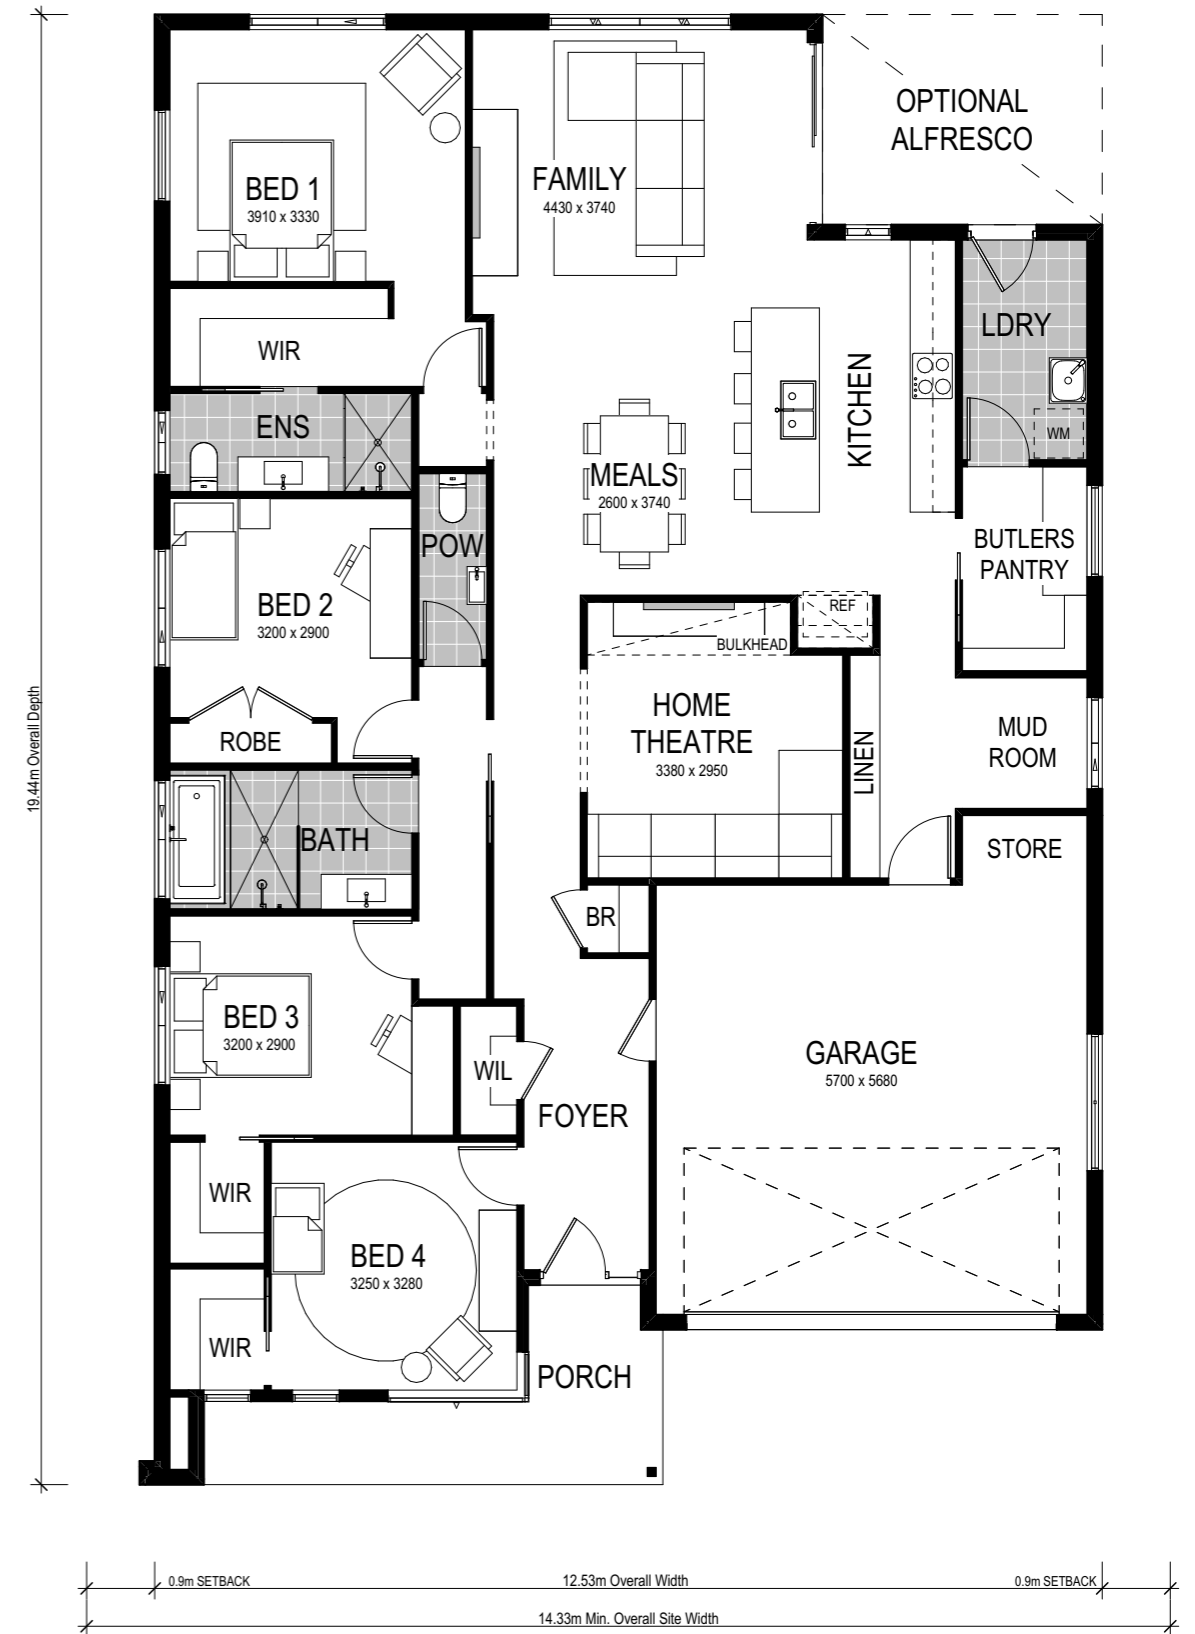

## Option 1: Bedroom 1 to front

## Option 2: Bedroom 1 to rear

Scale: 1:100. Floor plan depicts Manhattan facade.

# Airlie 222

4 Bed    2 Bath    2 Park

This floorplan combines the very best of luxury and practicality. With multiple living spaces (including a home theatre), four bedrooms, and a sizeable open-plan kitchen, meals and family zone — the Airlie 222 is ideal for entertaining. A contemporary Butler's Pantry and mud room have been cleverly tucked away from the main living area to ensure maximum aesthetics and convenience.

Choose between two floorplans with the Airlie 1 222 and Airlie 2 222 — placing the main bedroom at the front or the rear of the home.

This home comes with many great features:

- ✓ Variety of open plan living areas
- ✓ Flexibility to adapt the floor plan
- ✓ Easy to expand to alfresco area
- ✓ Smart storage options
- ✓ Multiple facade options
- ✓ Mud room
- ✓ Butler's pantry
- ✓ Home theatre