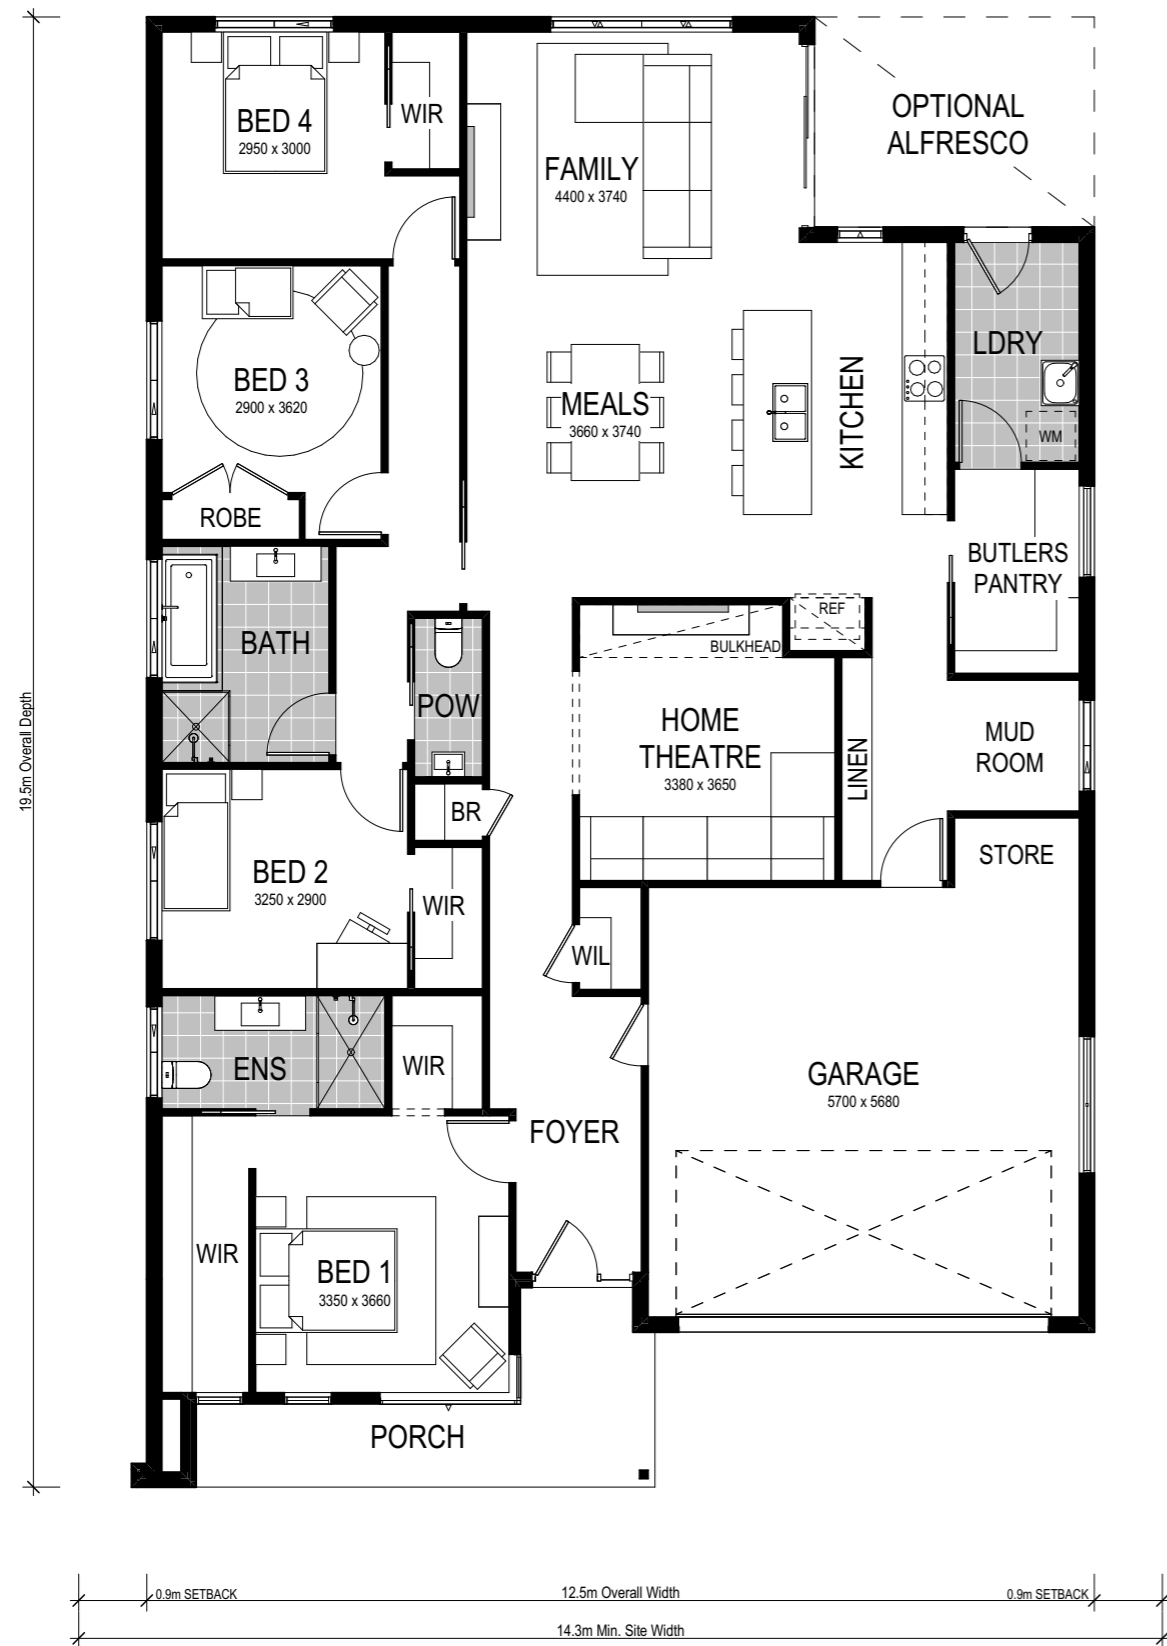

**Metro Facade**

Roof Type  
Tiles

Total m<sup>2</sup>/Sq  
217.45/23.4

Note: Artist's impressions and pictures shown in this brochure may not be standard finishes – please refer to standard inclusions list for details. Images may depict homes from other design ranges and are used for illustrative purposes only.

## Option 1: Bedroom 1 to front

## Option 2: Bedroom 1 to rear

Scale: 1:100. Floor plan depicts Manhattan facade.

# Airlie 222

4 Bed    2 Bath    2 Park

This floorplan combines the very best of luxury and practicality. With multiple living spaces (including a home theatre), four bedrooms, and a sizeable open-plan kitchen, meals and family zone — the Airlie 222 is ideal for entertaining. A contemporary Butler's Pantry and mud room have been cleverly tucked away from the main living area to ensure maximum aesthetics and convenience.