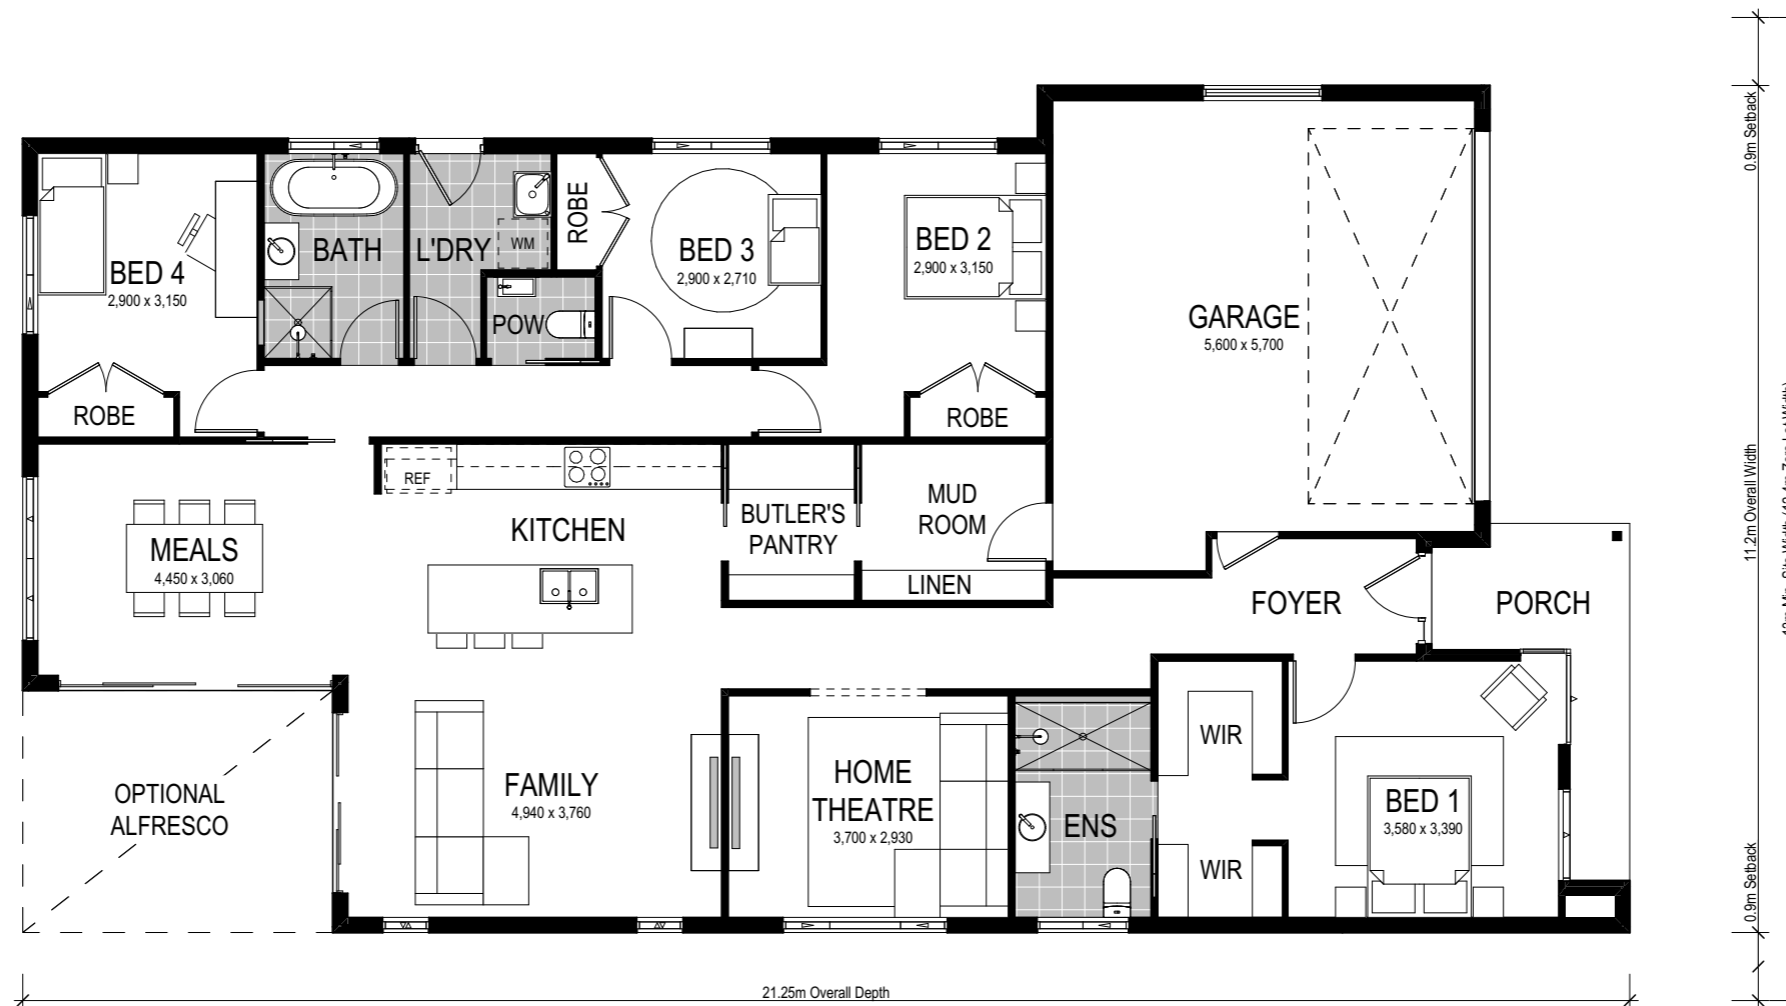

Cosmo Facade

Roof Type: Tiles
Total m²/Sq: 206.24/23.6

Metro Facade

Roof Type: Tiles
Total m²/Sq: 203.33/23.3

Note: Artist's impressions and pictures shown in this brochure may not be standard finishes – please refer to standard inclusions list for details. Photographs may depict homes from other design ranges and are used for illustrative purposes only. Manhattan, Hamptons, and Provincial facades, as well as gables, are not available for projects classified under BAL Flame Zone (BAL-FZ) due to certification complexities.

Avoca 206

Scale: 1:100. Floor plan depicts Manhattan facade.

Avoca 206

- 4 Bed
- 2 Bath
- 2 Park

The Avoca 206 has four bedrooms and multiple living spaces. The spacious porch leads to the foyer, which opens up to the secluded master bedroom with dual walk-in-robe and ensuite.

The home theatre is perfect for family movie nights and the open-plan kitchen/meals/family zone is connected to the adjoining alfresco area. A nearby integrated Butler's Pantry, mudroom, and linen cupboard completes the entertainment zone.

The three spacious bedrooms are separated from the living area and have convenient access to the main bathroom and laundry.

This home comes with many great features:

- ✓ Variety of open plan living areas
- ✓ Flexibility to adapt the floor plan
- ✓ Easy to expand to alfresco area
- ✓ Smart storage options
- ✓ Multiple facade options
- ✓ Mud room
- ✓ Butler's pantry
- ✓ Home theatre